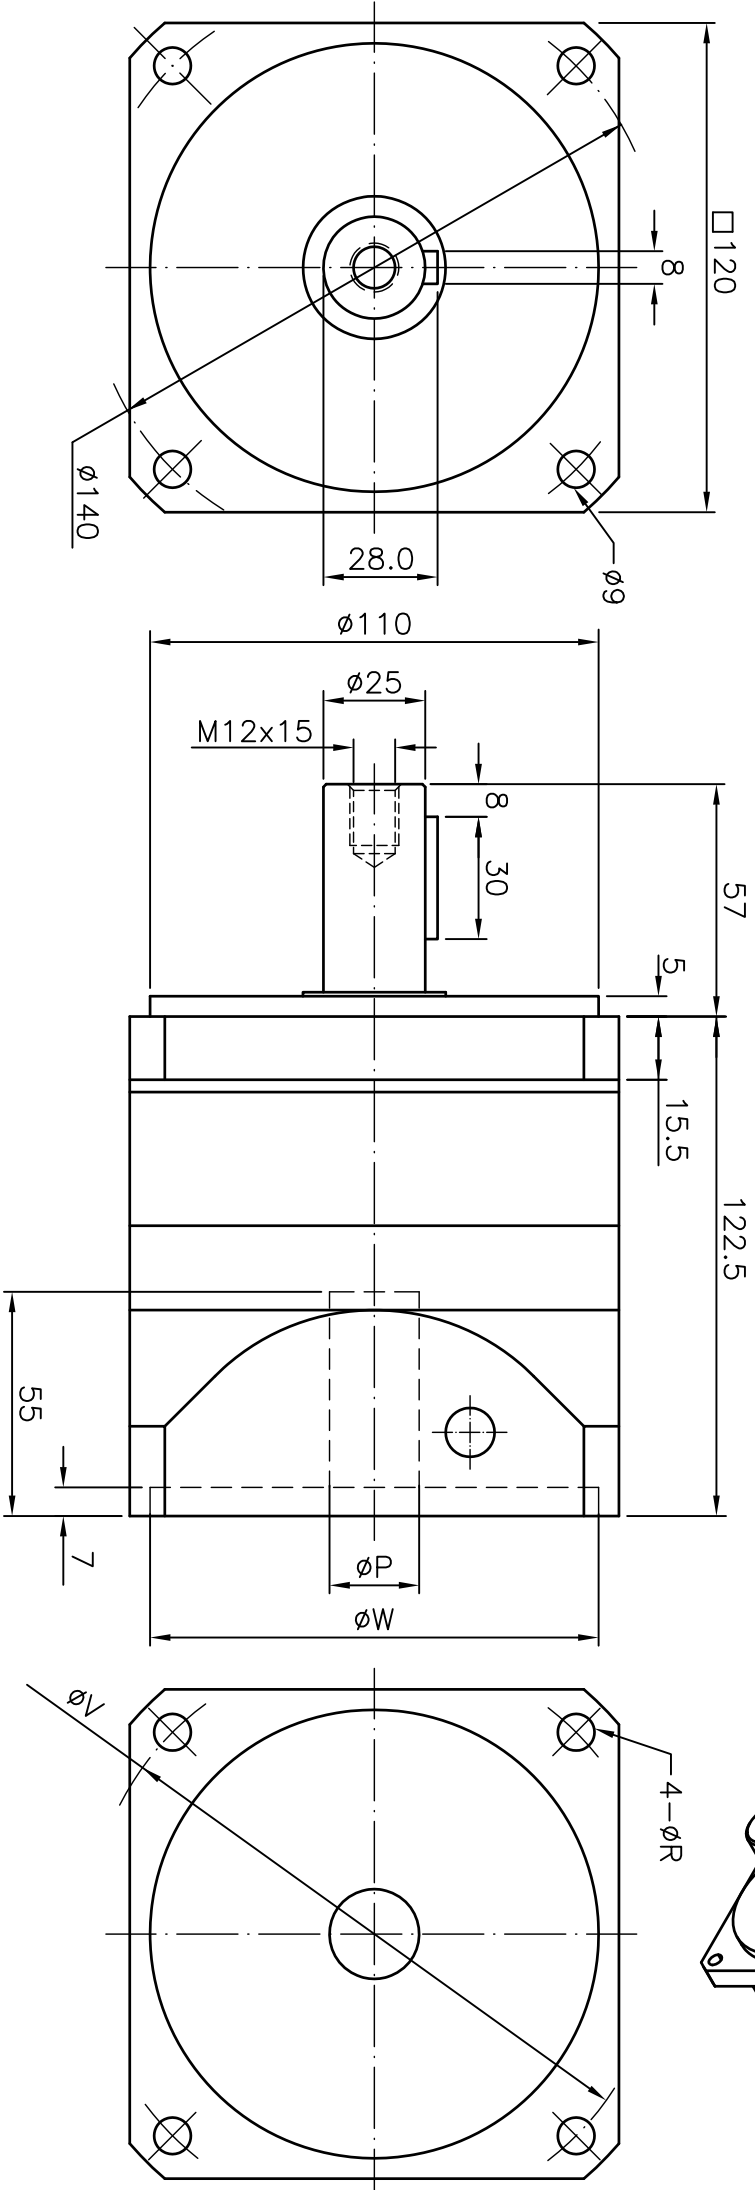

120mm, 1 STAGE, PROFILE DIMENSION

4- ϕR