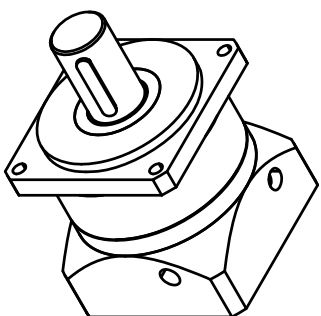

120mm, 1 STAGE, PROFILE DIMENSION

4- ϕR